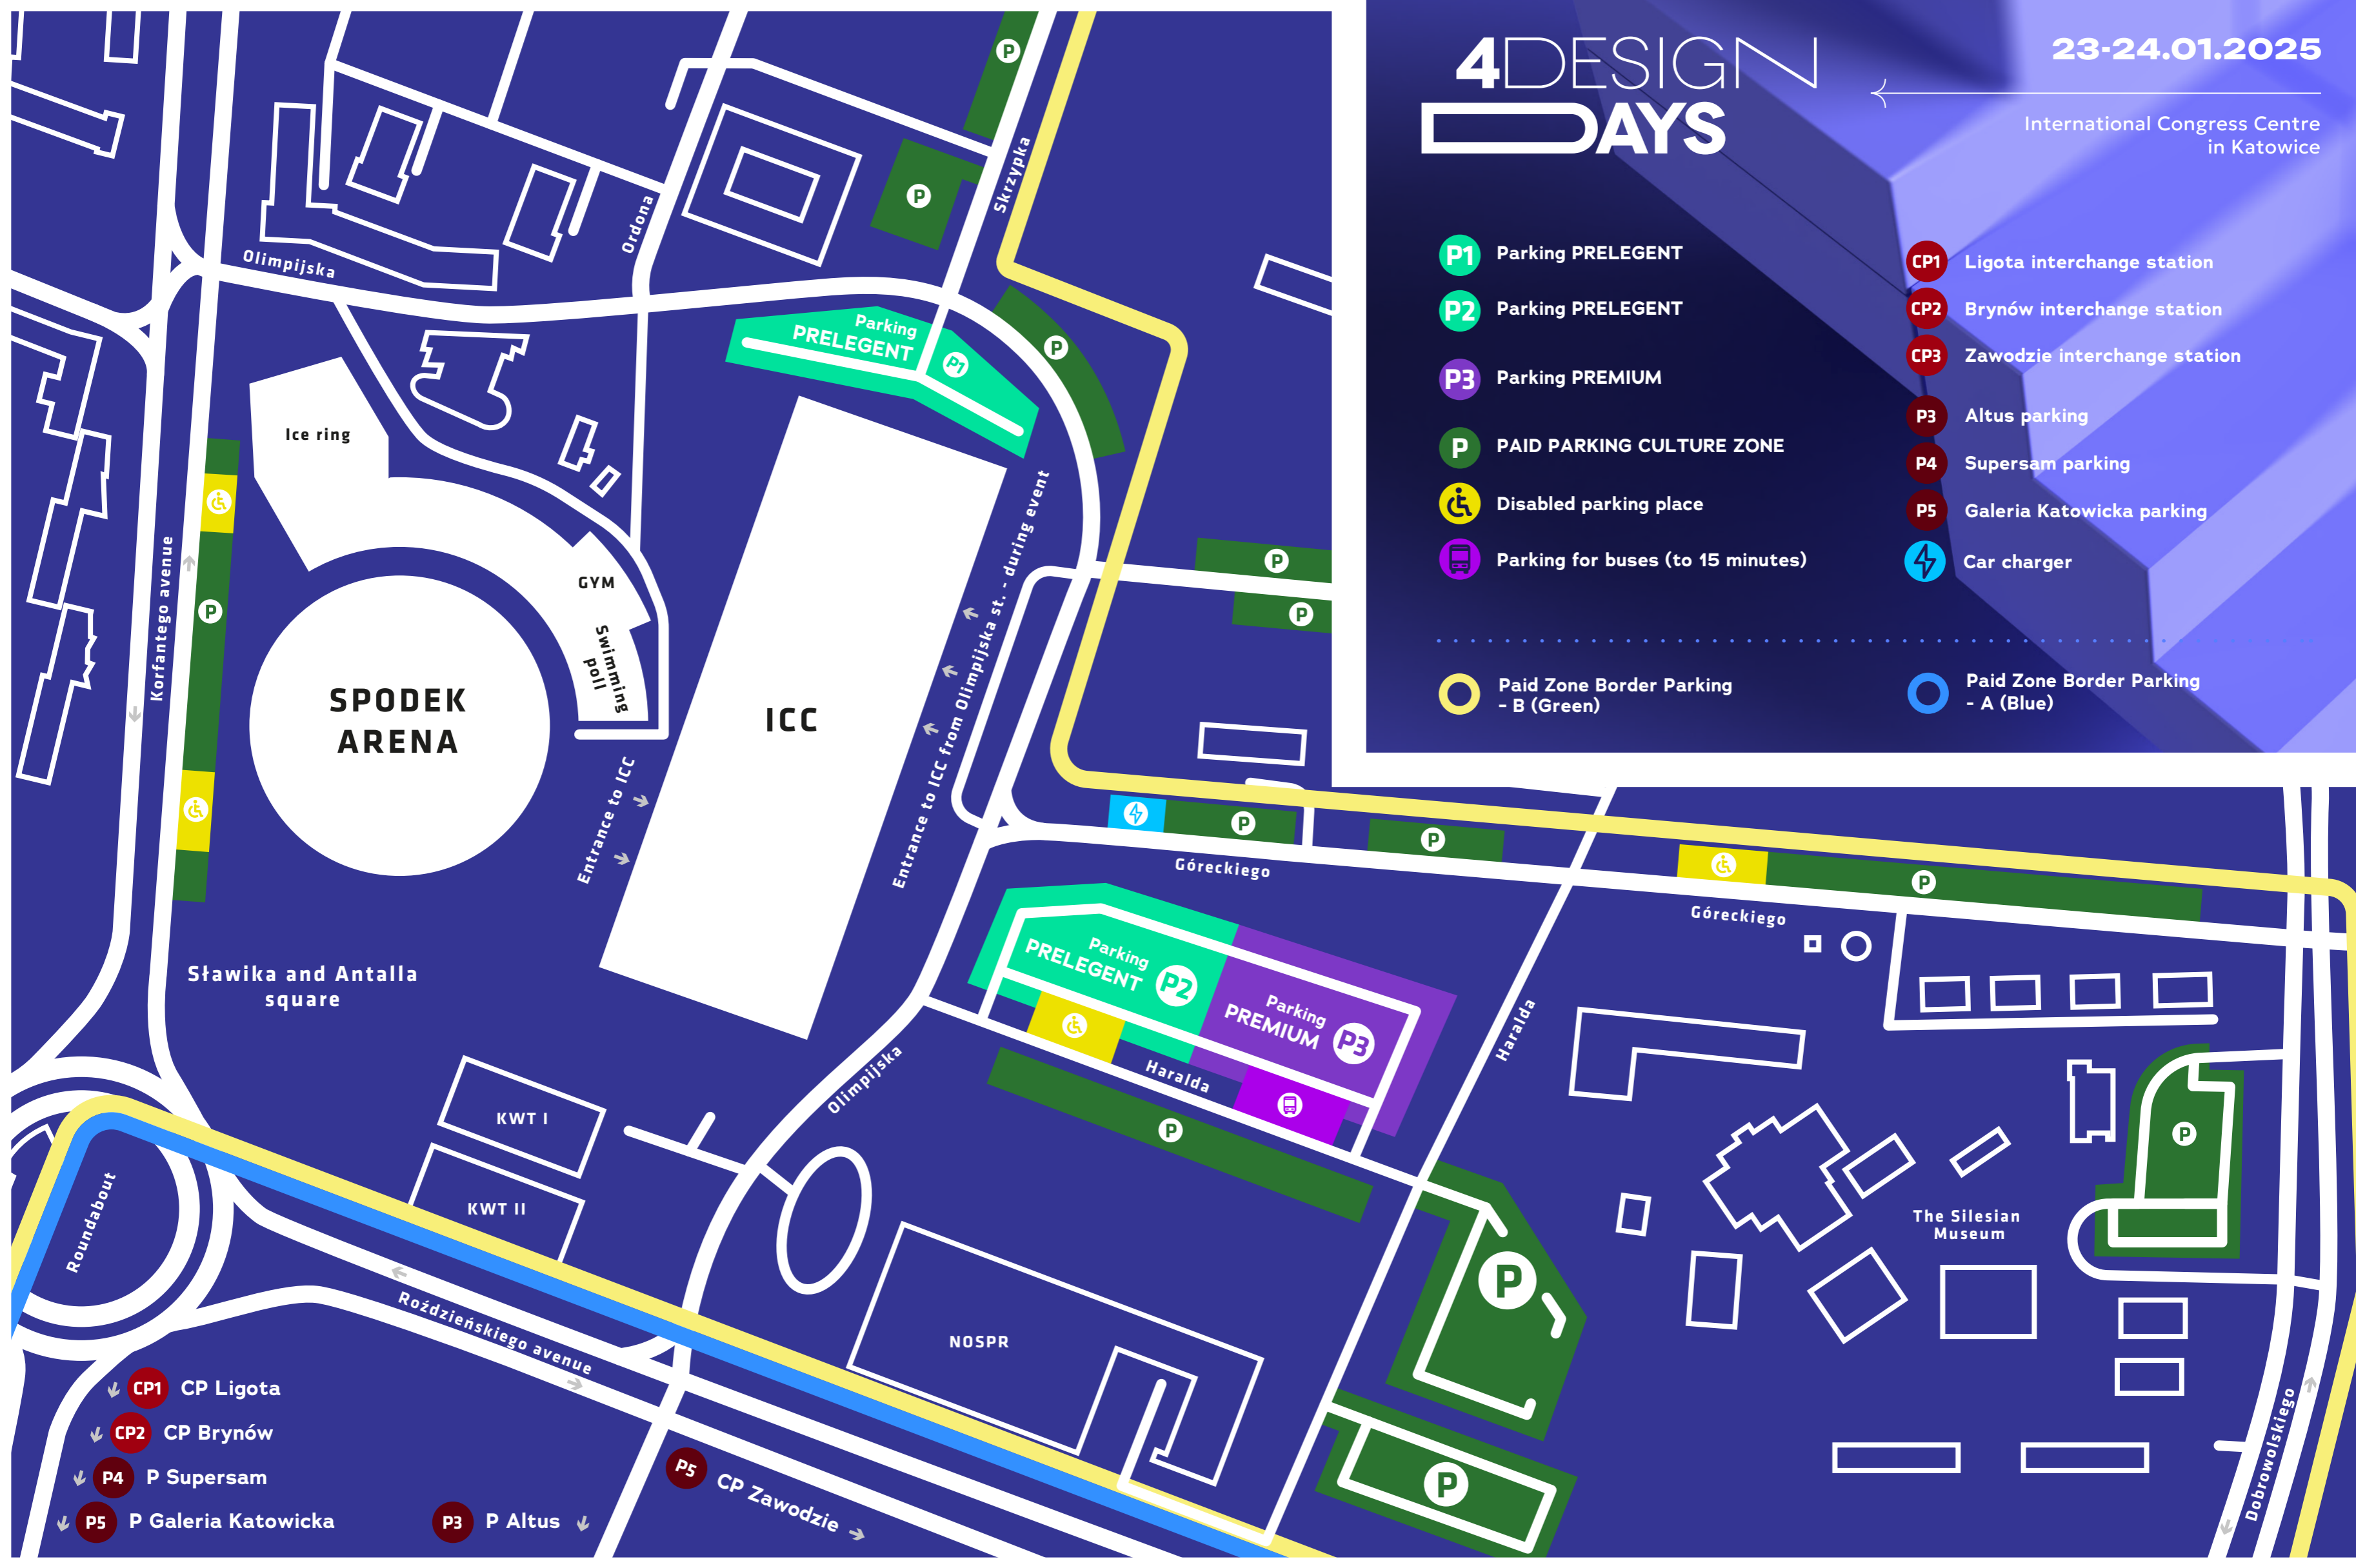

# 4DESIGN DAYS

23-24.01.2025

International Congress Centre  
in Katowice

- P1** Parking PRELEAGENT
- P2** Parking PRELEAGENT
- P3** Parking PREMIUM
- P** PAID PARKING CULTURE ZONE
- ♿** Disabled parking place
- 🚌** Parking for buses (to 15 minutes)
- ⚡** Car charger
- CP1** Ligota interchange station
- CP2** Brynów interchange station
- CP3** Zawodzie interchange station
- P3** Altus parking
- P4** Supersam parking
- P5** Galeria Katowicka parking
- ⦿** Paid Zone Border Parking - B (Green)
- ⦿** Paid Zone Border Parking - A (Blue)

- CP1** CP Ligota
- CP2** CP Brynów
- P4** P Supersam
- P5** P Galeria Katowicka
- P3** P Altus
- CP Zawodzie**